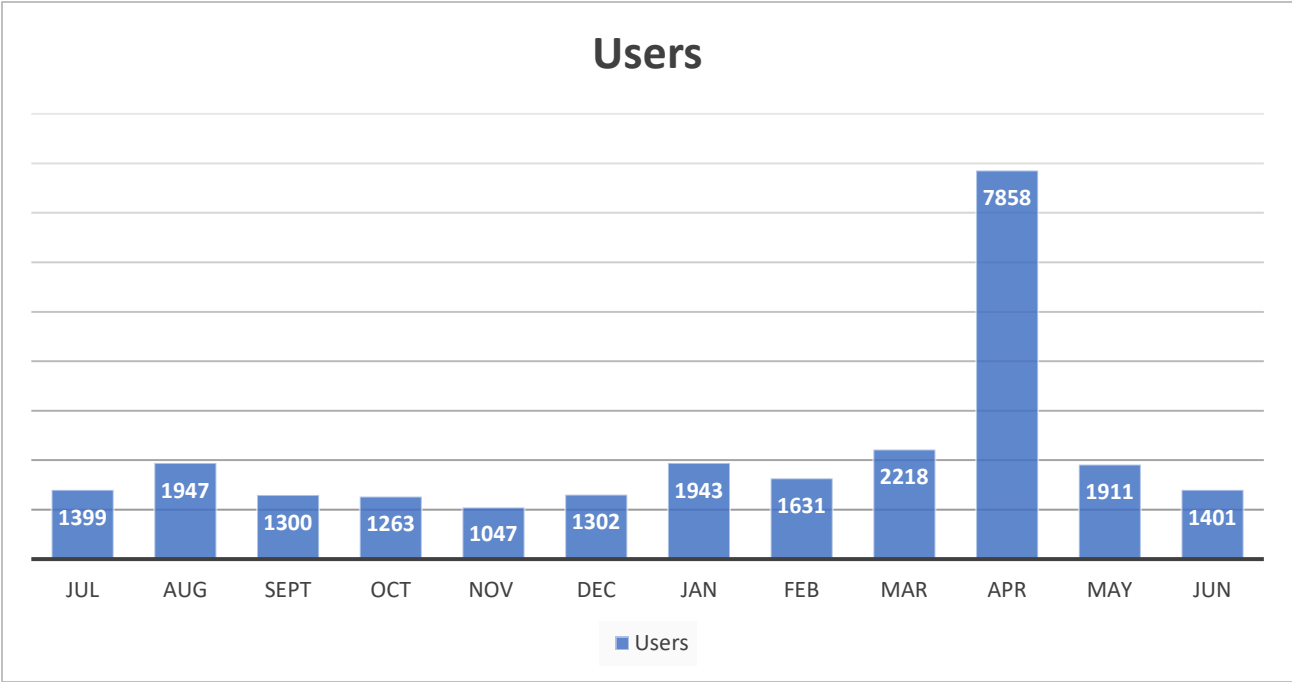

Number of web pages users viewed, including repeated views.

Key takeaways for June are:

- Pageviews are 19% higher and users are 15% more than last June.
- Member Login was the second most viewed page with 179 views.
- Library/Resources (4th) and Yturri-Edmunds (8th) pages returned to the top ten with 169 and 120 views, respectively.
- “Page not found” did not appear in the top ten – link from homepage to volunteer page fixed.

Total number of active users.

Web Stats – June 2024

Web Stats, June 1 -30

Pageviews = 4,221

Page title and screen class ▼		↓ Views	Users	Views per user
		4,221 100% of total	1,401 100% of total	3.01 Avg 0%
1	The Conservation Society of San Antonio	845	550	1.54
2	Member Login – The Conservation Society of San Antonio	179	37	4.84
3	Who We Are – The Conservation Society of San Antonio	170	98	1.73
4	Library/Resources – The Conservation Society of San Antonio	169	109	1.55
5	News & Events – The Conservation Society of San Antonio	139	79	1.76
6	Staff – The Conservation Society of San Antonio	122	69	1.77
7	What We Do – The Conservation Society of San Antonio	121	99	1.22
8	Yturri-Edmunds House Museum – The Conservation Society of San Antonio	120	81	1.48
9	Board of Directors – The Conservation Society of San Antonio	114	79	1.44
10	Board Login – The Conservation Society of San Antonio	111	26	4.27